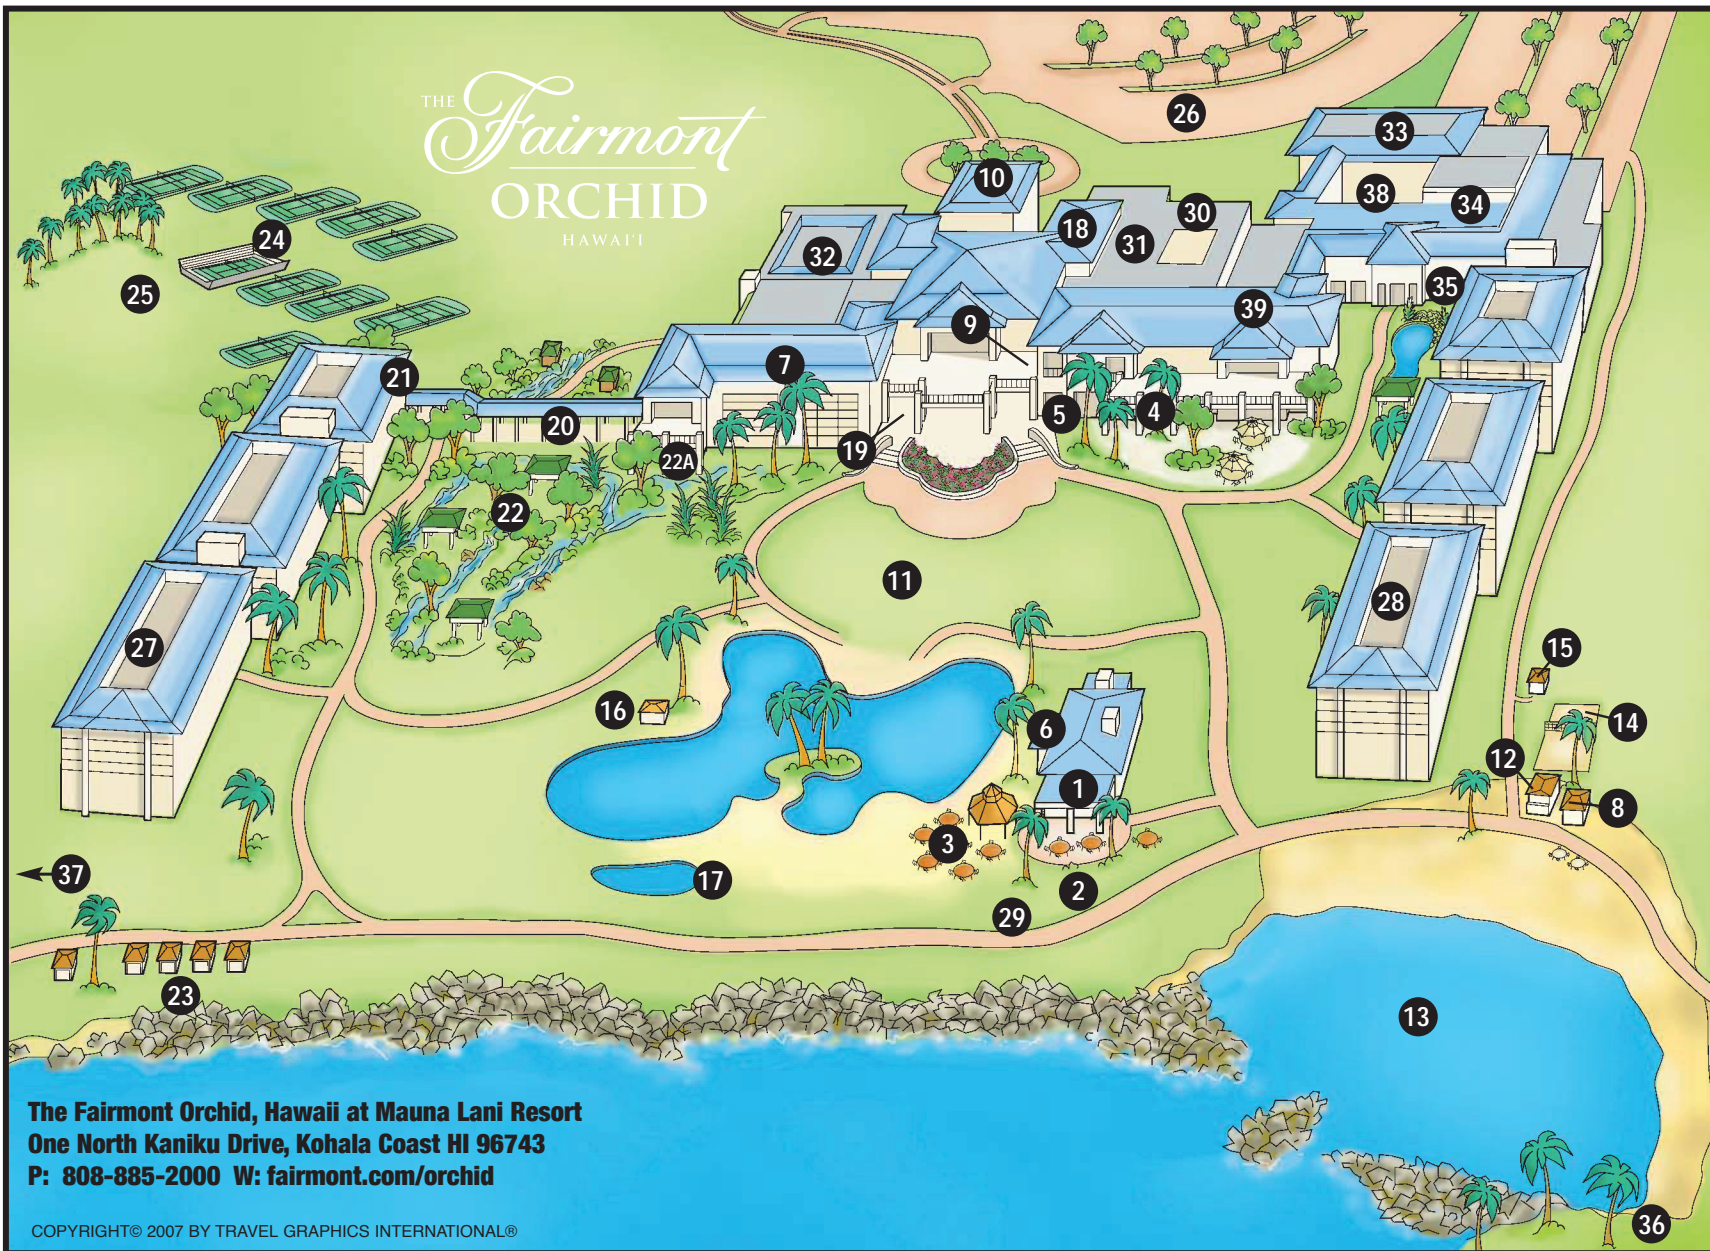

THE
Fairmont
ORCHID
HAWAII

The Fairmont Orchid, Hawaii at Mauna Lani Resort
One North Kaniku Drive, Kohala Coast HI 96743
P: 808-885-2000 W: fairmont.com/orchid

COPYRIGHT© 2007 BY TRAVEL GRAPHICS INTERNATIONAL®

Hotel Map Key

Restaurants/Bars

- 1 Brownis Beach House
- 2 Brownis Knoll
- 3 Ocean Bar Restaurant
- 4 Noriois Japanese Restaurant & Sushi Bar
- 5 Orchid Court
- 6 Brownis Deli
- 7 The Grill Restaurant

Facilities/Services

- 8 Kahakai Bar
- 9 Luana Lounge
- 10 Lobby Porte Cochere
- 11 Croquet Lawn
- 12 Beach Shack
- 13 Pauoa Bay
- 14 Sand Volleyball Court
- 15 Beach Restrooms
- 16 Pool Towel Desk
- 17 Whirlpool
- 18 Business Center
- 19 Fitness Center
- 20 Breezeway
- 21 Keiki Aloha Room
- 22 Spa Without Walls
- 22A Salon
- 23 Oceanfront Massage
- 24 Tennis Pavilion

Plantation Estate

- 25 Plantation Estate
- 26 Guest Parking
- 27 North Tower
- 28 South Tower
- 29 Hawaiian Green Sea Turtle Viewpoint

Shopping

- 30 The Fairmont Store
- 31 Island Sensations
- 32 Retail Courtyard

Meeting Facilities

- 33 Upper: Salon/Plaza Ballrooms
- 34 Meeting Rooms
- 35 Lower: Amphitheatre/Promenade Ballroom
- 36 Coconut Grove
- 37 Turtle Point
- 38 Ballroom Courtyard
- 39 Paniolo Hospitality Room

Lap swimmers note: Pool is 165' long x 95' wide at the longest points.