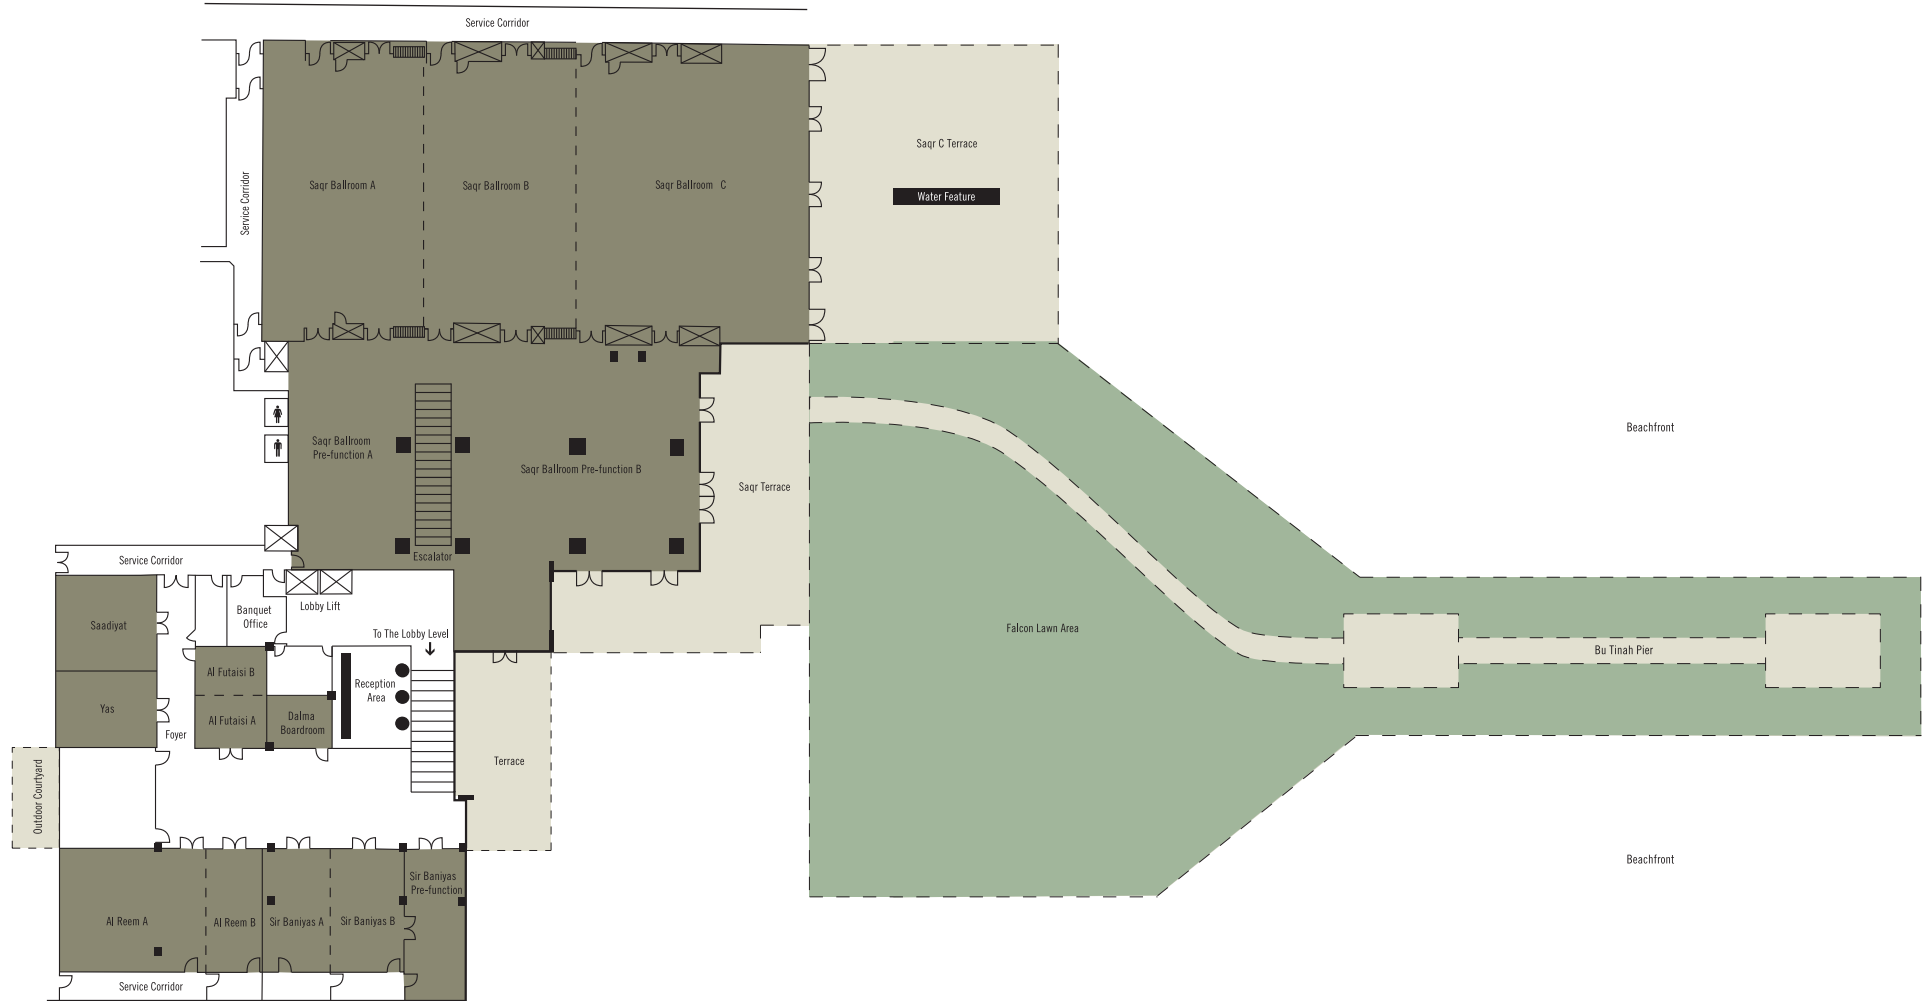

BANQUETING AND CONFERENCE FACILITIES

Fairmont
BAB AL BAHR
ABU DHABI

Between The Bridges
P.O. Box 114304
Abu Dhabi, United Arab Emirates
TEL +971 2 654 3333 FAX +971 2 654 3322
E-MAIL babalbahr.sales@fairmont.com
fairmont.com/babalbahr