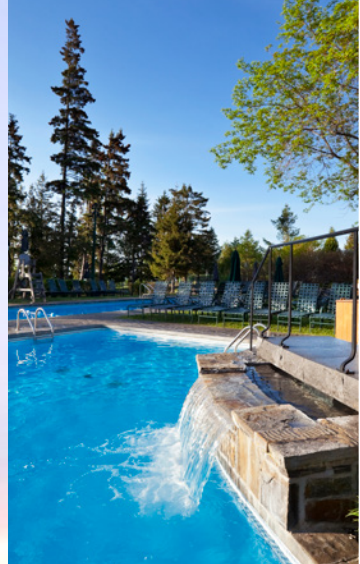

SUMMER ACTIVITY SCHEDULE

FAIRMONT LE MANOIR RICHELIEU

JUNE 23 TO SEPTEMBER 2, 2019

LE MANOIR RICHELIEU GOLF CLUB

A unique golf experience showcasing the natural beauty and esthetics of the Charlevoix region. Le Point Cardinal restaurant and golf shop on-site.

Many activities are included in our resort fees: hiking trail, mini-golf, tennis, outdoor badminton, basketball, beach volleyball, bocce, horse shoes, bike, fishing at the pond, horse-drawn carriage ride... For more information, come see us at the Multisport Center.