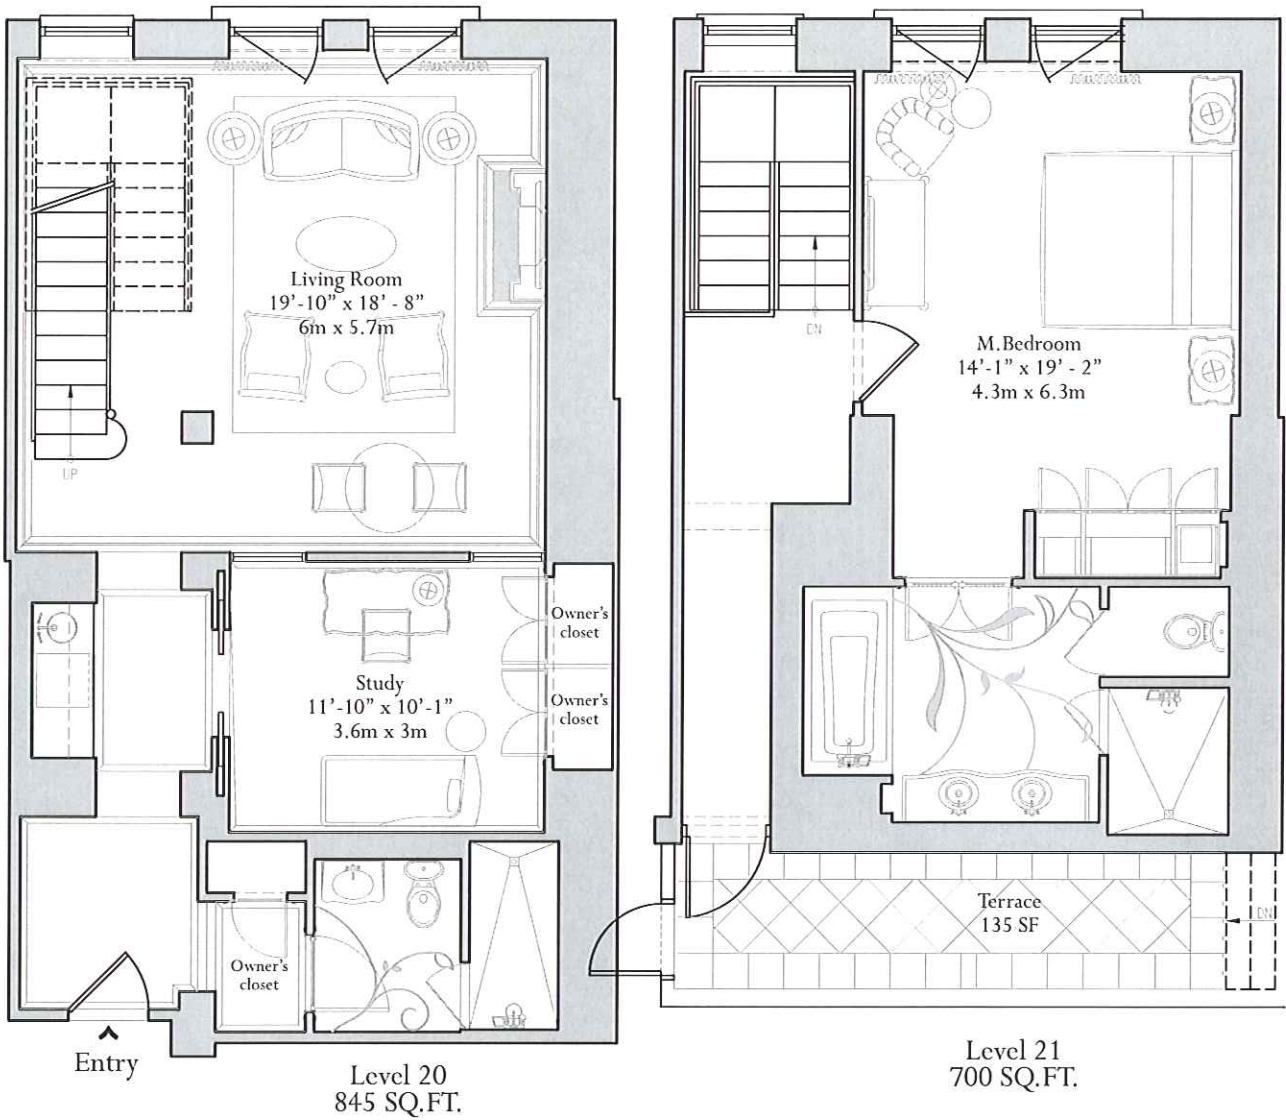

TERRACE SUITE No.2030

1 BEDROOM / 2 BATHS
1,545 S.F. + 135 S.F. TERRACE

The Plaza.

HOTEL

Fifth Avenue at Central Park South, New York, NY
212. 759. 3000 ThePlaza.com