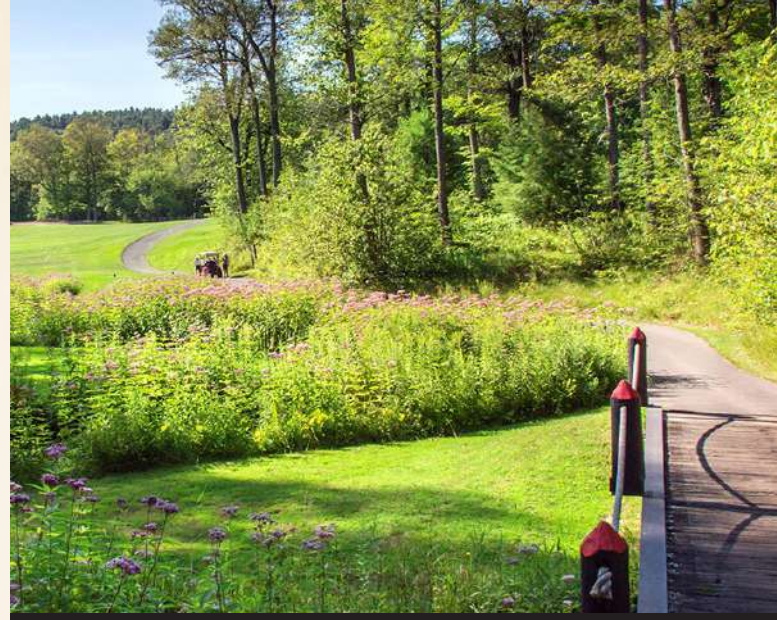

Golf Le Château
MONTEBELLO

819 423-6341 ou 819 423-GOLF (4653)

www.fairmontgolf.com