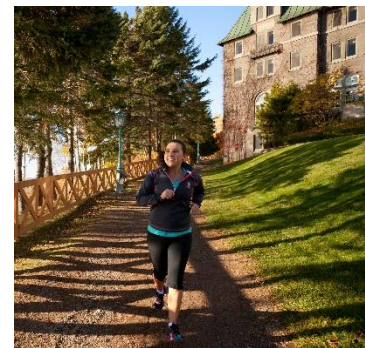

WELLNESS CENTER AND POOLS

Outdoor pool and indoor pool, outdoor whirlpool and indoor whirlpool, sports rental equipment counter (on demand).*
Open daily from 7:00 a.m. to 9:00 p.m.

Please note our steam bath, exercise room and arcade section are closed until further notice.

*Due to the current situation and distancing measures, capacity restrictions are in place for the pools.

OUTDOOR ACTIVITIES ON-SITE – *in compliance with sanitary measures/restrictions may apply*

Hiking (Planet Trail) / Pebble beach access / Manoir running club

Please note that a mask must be worn during all indoor sports activities.

ACTIVITIES IN HOTEL PROXIMITY/REGION

[Parc des Grands-Jardins (SÉPAQ)](#)

[Parc des Hautes Gorges (SÉPAQ)](#)

[Héli-Charlevoix helicopter tours](#)

[Route des saveurs](#) guided visits with zofaexcursions.com

[Musée de Charlevoix](#)

[Village de Baie St-Paul](#)

[Isles-aux-Coudres](#)

[Village et plage de St-Irénée](#)

[Port-au-Persil](#)

[Tourisme Charlevoix](#)

[Domaine Forget](#)

OTHER SERVICES

[Boutique des Vergers Pedneault](#) Open according to variable hours

[Boutique La Découverte](#) Open according to variable hours

Visit our website www.fairmont.com/richelieu-charlevoix regularly for up-to-date information on our services and activities.

Fairmont Le Manoir Richelieu
181 rue Richelieu La Malbaie, Québec
Canada G5A 1X7
T + 1 418 665 3703
fairmont.fr/richelieu-charlevoix