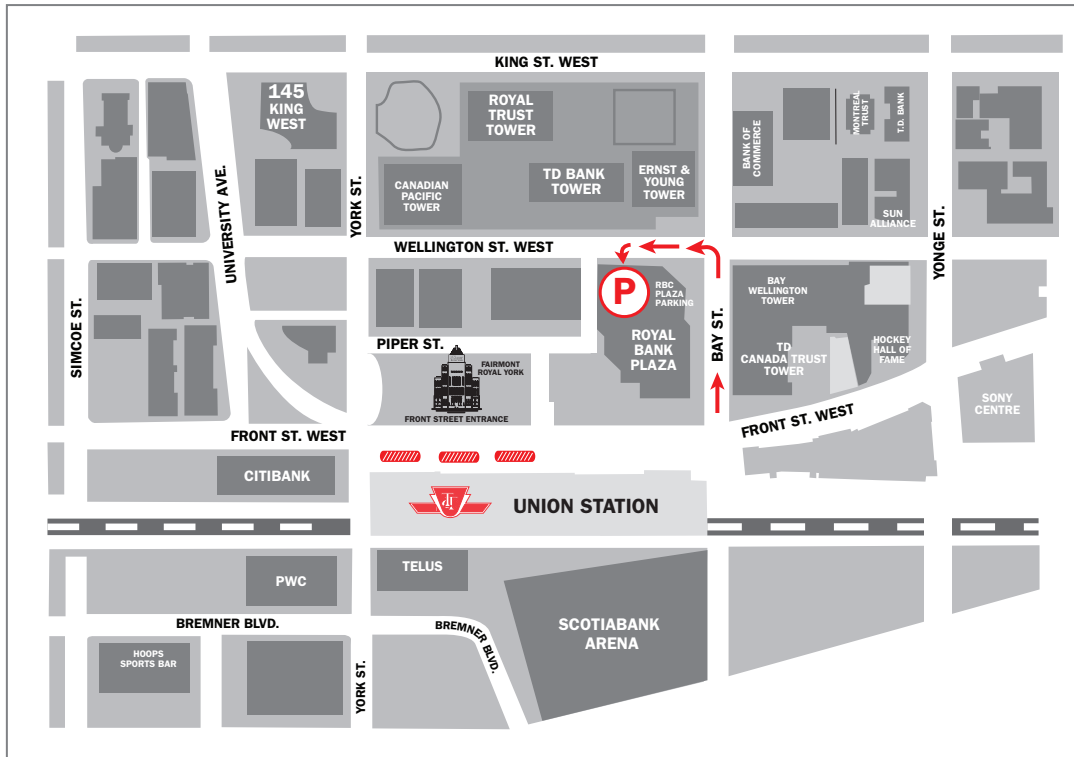

Fairmont

ROYAL YORK

GUEST SELF-PARKING

SELF-PARKING:

Guests can park at Royal Bank Plaza – South Tower on Levels P2 and P3 – electric vehicle charging is available on Level P2

ACCESSING THE PARKADE FROM FAIRMONT ROYAL YORK:

- Head East on Front Street
- Turn Left on to Bay Street
- Turn Left on to Wellington Street
- Turn Left in to RBC Parkade
- Take Ticket from Parkade gate to enter

RETURNING TO HOTEL FROM PARKADE:

- Take main elevator to Lobby of RBC Tower
- Exit to Front Street via main entrance
- Turn right on Front Street (west) and enter Fairmont Royal York through main entrance

1. Insert Garage provided ticket **FIRST** (a dollar amount will load on the screen)
2. Proceed to insert Hotel provided ticket