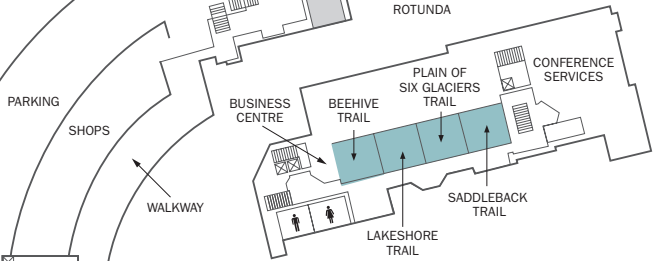

FLOORPLAN

- MAIN BUILDING EVENT SPACE
- MOUNT TEMPLE WING EVENT SPACE
- FOOD & BEVERAGE OUTLETS

MOUNT TEMPLE WING

THIRD FLOOR

SECOND FLOOR

MAIN FLOOR

OFF SITE: BREWSTER STABLES

MAIN FLOOR