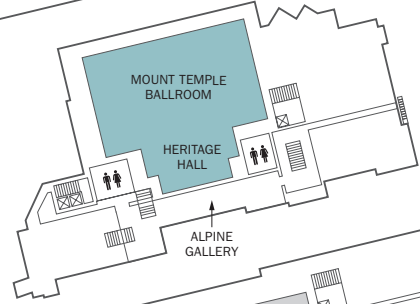

FLOORPLAN

- MAIN BUILDING EVENT SPACE
- MOUNT TEMPLE WING EVENT SPACE
- FOOD & BEVERAGE OUTLETS

MOUNT TEMPLE WING

THIRD FLOOR

SECOND FLOOR

MAIN FLOOR

OFF SITE: BREWSTER STABLES

MAIN FLOOR