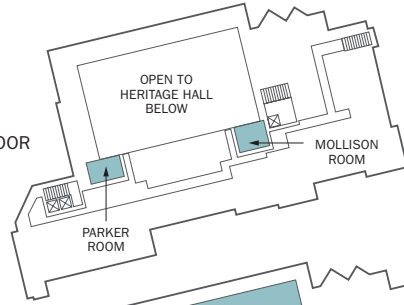

FLOORPLAN

- MAIN BUILDING EVENT SPACE
- MOUNT TEMPLE WING EVENT SPACE
- FOOD & BEVERAGE OUTLETS

MOUNT TEMPLE WING

THIRD FLOOR

SECOND FLOOR

MAIN FLOOR

OFF SITE: BREWSTER STABLES

MAIN FLOOR